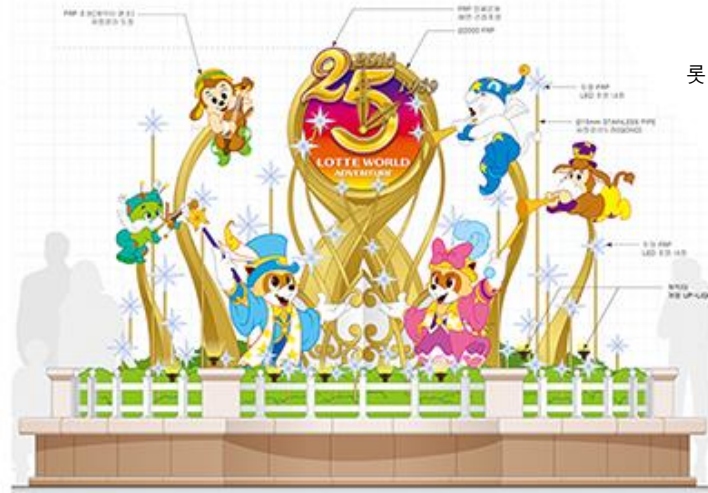

Mask Festival Parade Float
Rio Samba Carnival Parade Float
Trem Float

ENTERTAINMENT 엔터테인먼트

Lotte World_Parade Float & Cart

Project 롯데월드 시즌 퍼레이드 플로트 & 카트
Location SEOUL
Scope PARADE FLOAT & CART
Services 설계(SD/DD/CD), 제작감리
Client 롯데월드
Completion 2008~2013

20th /anniversary Parade Float
Cristmas Parade Float
Halloween Festival Float

> > >

THEME PARK DESIGN PORTFOLIO

DECORATIVE ARTS

장치장식물

DECORATIVE ARTS 장치장식물

Lotte World_20th Anniversary

롯데월드 시즌 DECORATION	Project
SEOUL	Location
DECORATION	Scope
설계(SD/DD/CD), 제작감리	Services
롯데월드	Client
2008	Completion

DECORATIVE ARTS 장치장식물

Lotte World_20th Anniversary

롯데월드 시즌 DECORATION	Project
SEOUL	Location
DECORATION	Scope
설계(DD/CD)	Services
롯데월드	Client
2013	Completion

DECORATIVE ARTS 장치장식물

Lotte World_Flower Festival