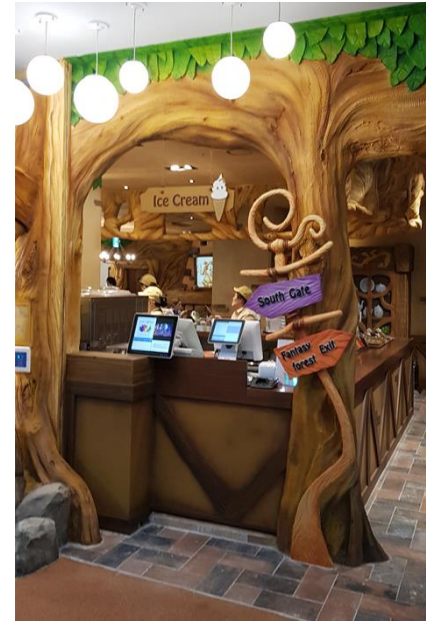

Lotte World_Treeble House

Project 롯데월드 트리블하우스
Location SEOUL
Scope INTERIOR / SIGNAGE & GRAPHIC
Services 설계(SD/DD/CD), 디자인감리
Client 롯데월드
Completion 2018

Lotte World_Treeble House

Project 롯데월드 트리블하우스
Location SEOUL
Scope INTERIOR / SIGNAGE & GRAPHIC
Services 설계(SD/DD/CD), 디자인감리
Client 롯데월드
Completion 2018