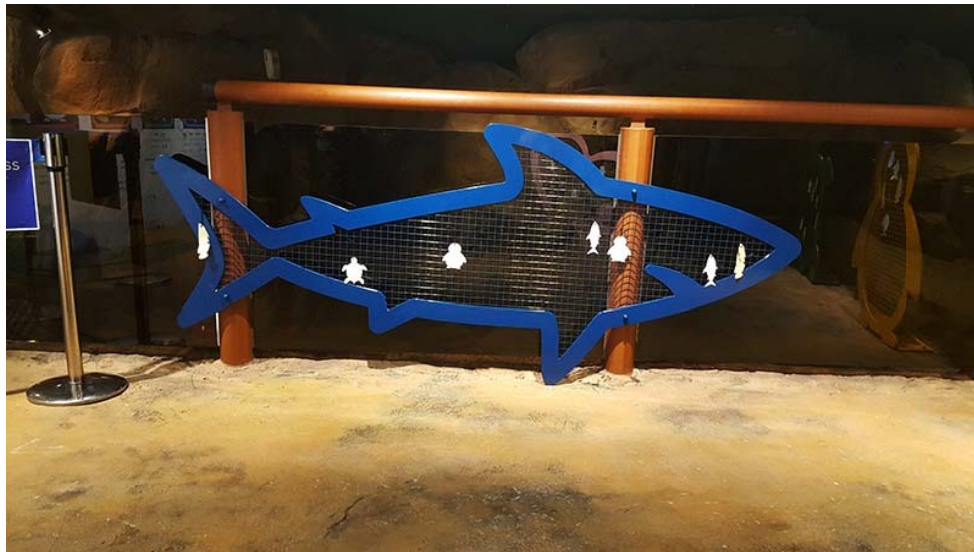

DECORATIVE ARTS 장치장식물

Coex Aquarium

Project 아마조니아 월드 센터 장식, 사인
Location 서울시
Scope DECORATION, PHOTO ZONE, SIGNAGE
Services 설계(SD/DD/CD), 제작/시공
Client 코엑스아쿠아리움
Completion 2019